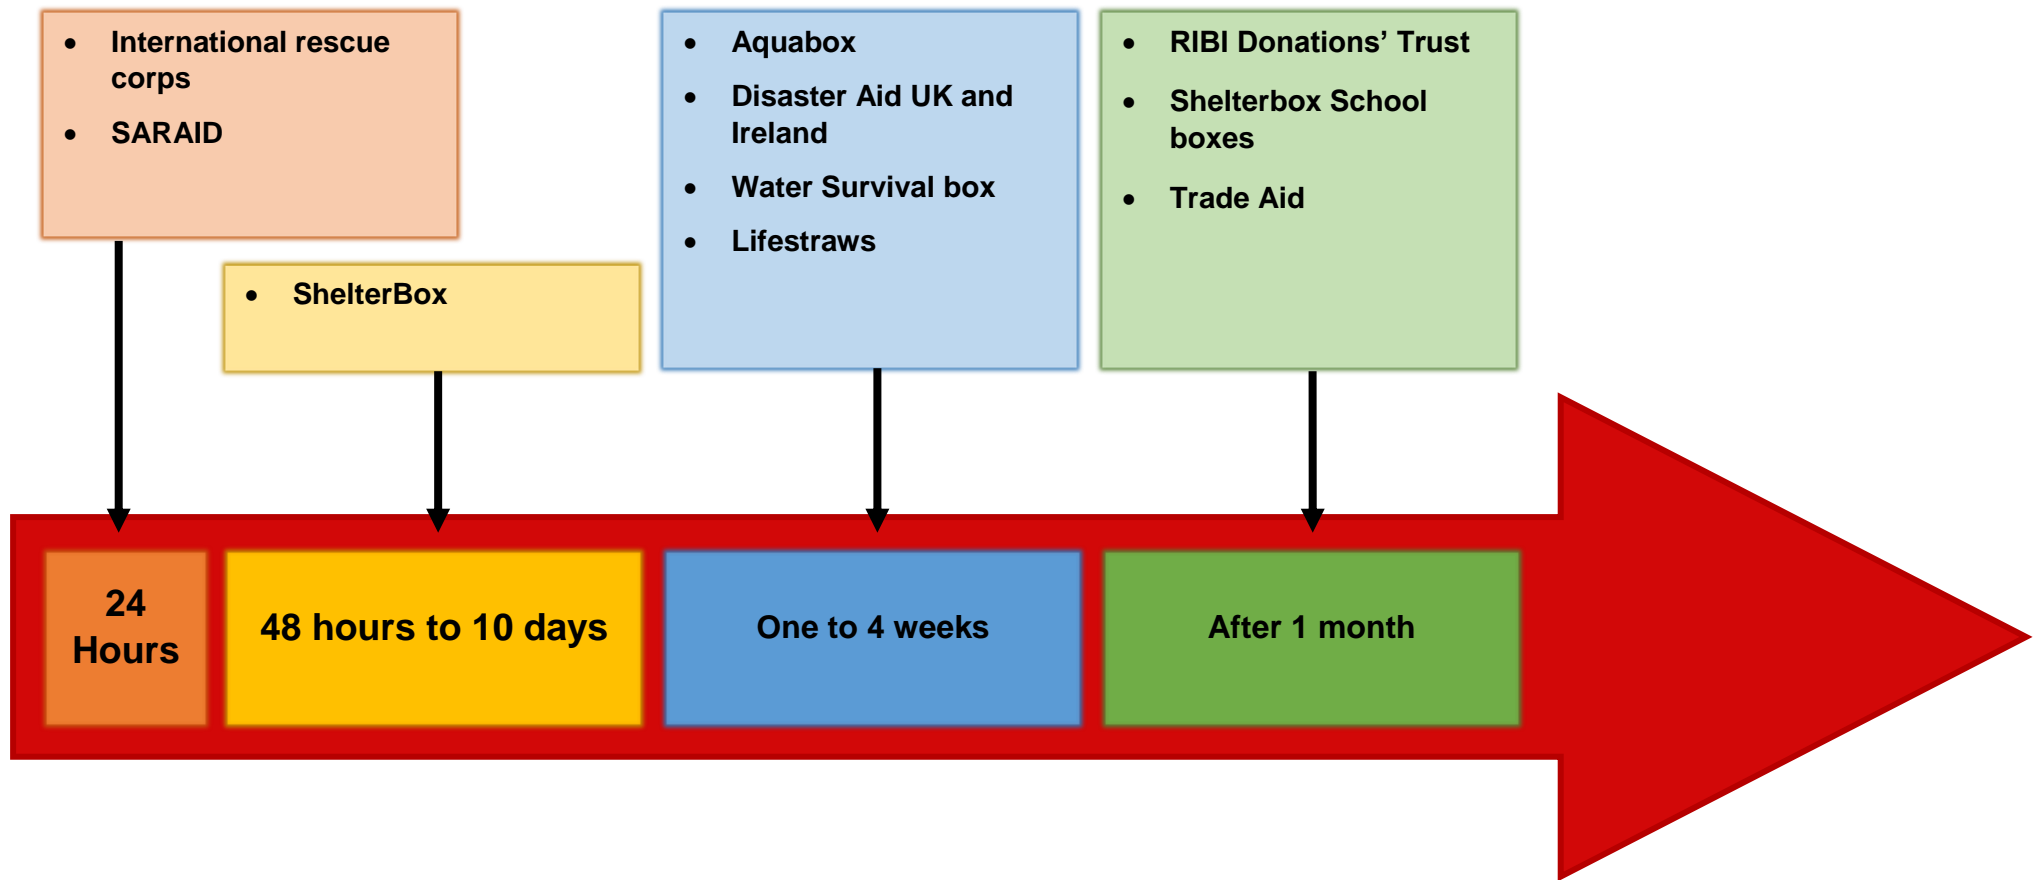

How long before aid reaches communities...?